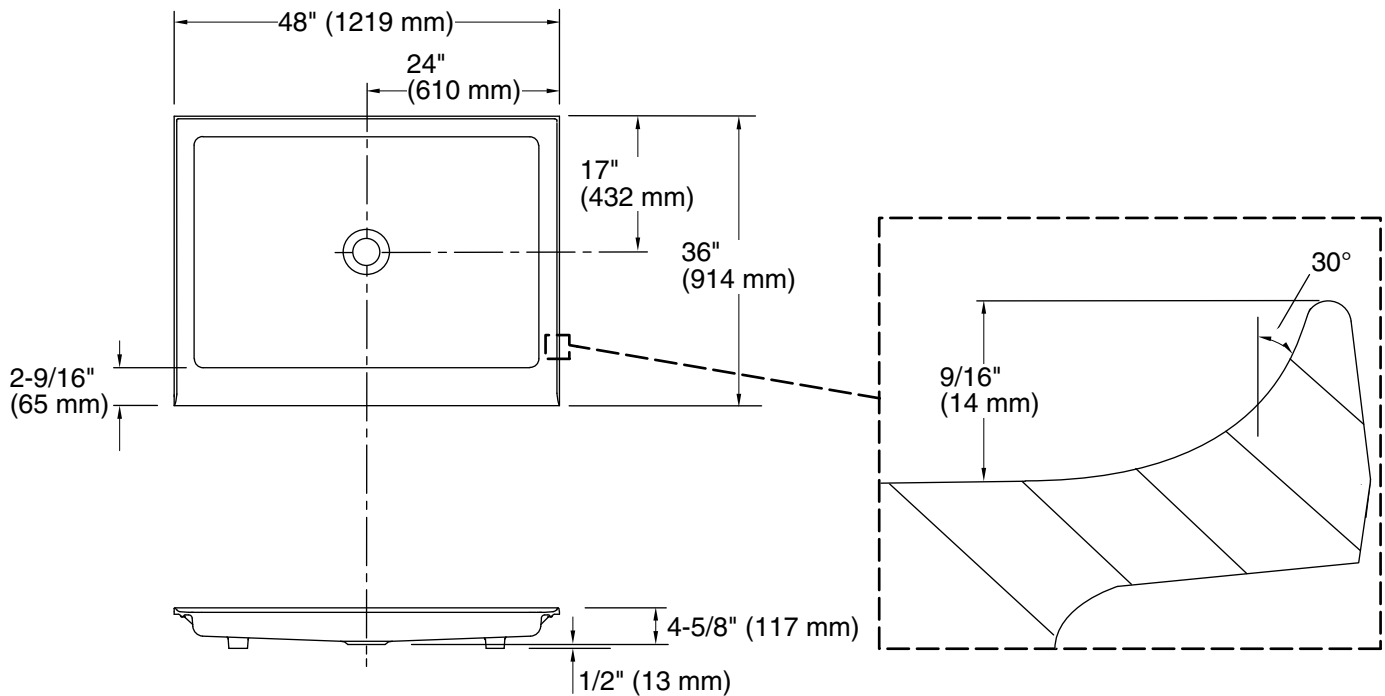

Features

- Safeguard® slip-resistant surface on bath floor.
- Single threshold for tile-in or drop-in installation.
- KOHLER® enameled cast iron.
- Center drain.
- Coordinates with other products in the Purist collection.

Color	Code	Description
	0	White
	FF	Sea Salt™
	96	Biscuit
	NY	Dune
	33	Mexican Sand™
	7	Black Black™

Technical Information

All product dimensions are nominal.

Installation:	Drop-in
Drain location:	Center
Weight:	175 lbs (79.4 kg)
Minimum floor load:	20 lbs/ft ² (97.6 kg/m ²)

Notes

Measure your actual product for rough-in details.

Install this product according to the installation instructions.

The dimensions are applicable for this product only and should not be used to fabricate substitute bases for shower enclosures.